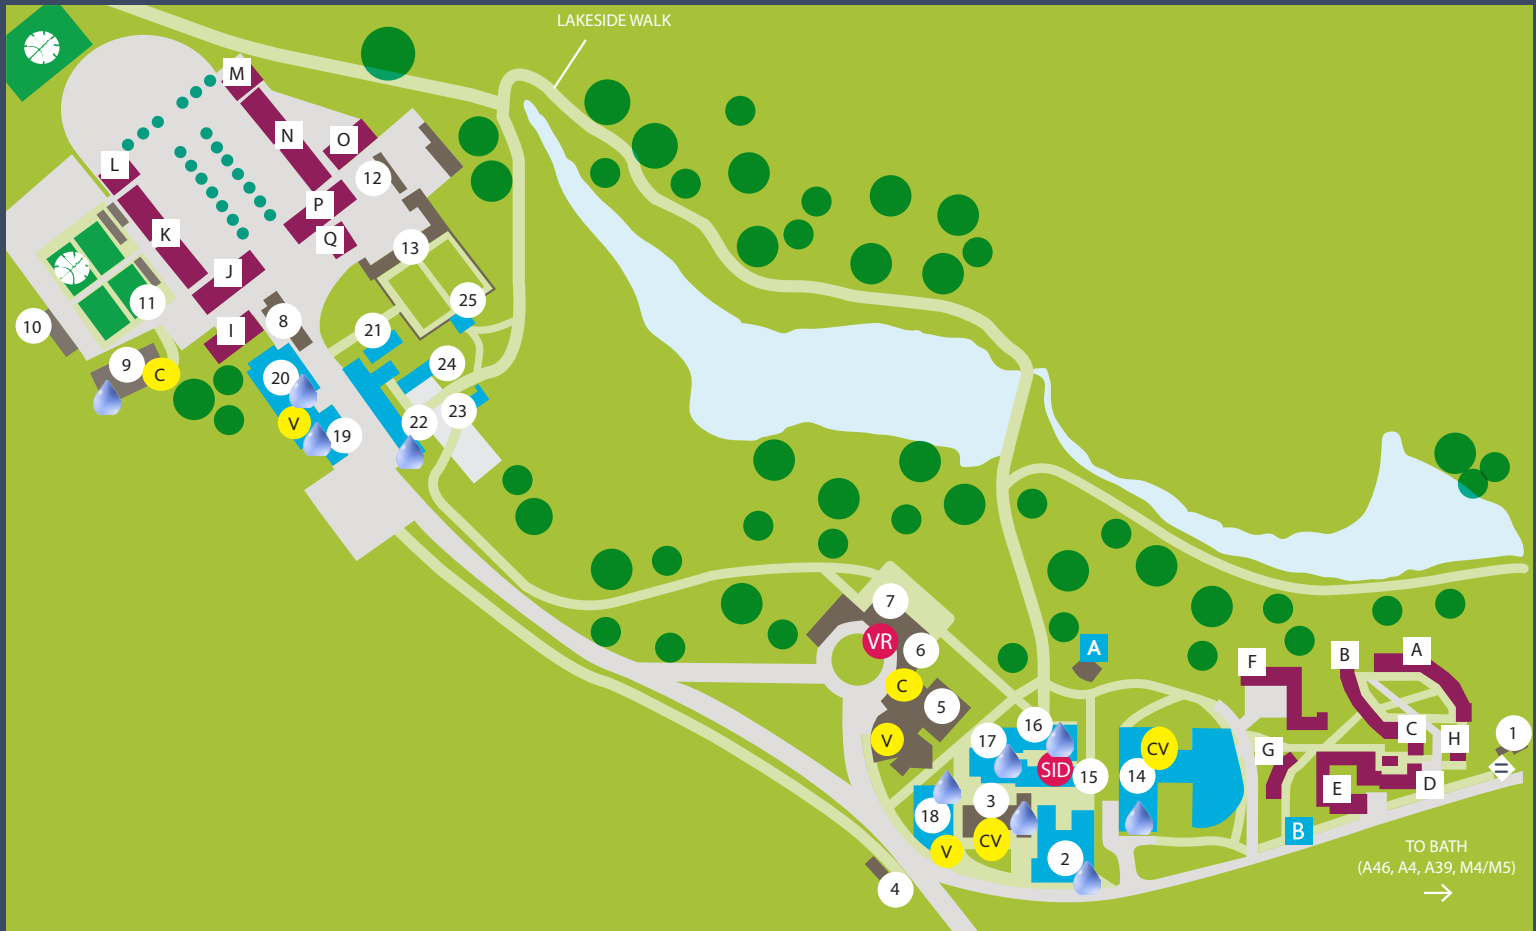

Catering, vending and water at Newton Park campus

C **Water Coolers**
Additional coolers:
Ashton Dance Studio, Compton, Corston, Michael Tippett Centre, Newton Annex and Stanton.

C **Students' Union**
Shop, bar and café

C **Refractory**
Hot meals, deli and vending: hot drinks machine and real wrap hot food machine

C **East Wing Coffee:**
Hot drinks and snacks

V **Library**
Vending: snacks and soft drinks

V **University Theatre**
Vending: cold food i.e. sandwiches, snack machine, hot drinks and cold drinks machine

C **Commons**
Café plus vending machines serving cold food, and hot and cold drinks

V **Newton**
Vending: snacks and soft drinks

- V** Vending Machines
 - C** Catering
 - Water Cooler** Water Coolers
 - VR** Visitor Reception
 - SID** Student Information Desk
 - Security** Security
 - Sports Pitches** Sports Pitches
 - A** Amphitheatre
- Residences**
- A** Hiscocks
 - B** Harington
 - C** Temple House
 - D** Temple
 - E** Langton
 - F** Sydney
 - G** Pope
 - H** Gore House
 - I** Beech
 - J** Chestnut
 - K** Elm
 - L** Maple
 - M** Holly
 - N** Lime
 - O** Oak
 - P** Redwood
 - Q** Walnut

- 1** Oak Tree Day Nursery
- 2** Michael Tippett Centre (MT)
- 3** Refectory
- 4** Stewards Lodge (SL)
- 5** Library (LY)
- 6** East Wing Coffee Shop
- 7** Main House (MH)
- 8** Dairy (DY)
- 9** Students' Union (SU)
- 10** The Vinery
- 11** Walled Garden
- 12** Sophia (SO)
- 13** Stable (ST)
- 14** Commons (CM)
- 15** Twiverton (TN)
- 16** Compton (CP)
- 17** Ashton (AN)
- 18** University Theatre (UT)
- 19** Newton (NE)
- 20** Stanton (SN)
- 21** Twinhoe (TE)
- 22** Corston (CN)
- 23** Castle (CE)
- 24** Wellow (WE)
- 25** Gatehouse (GH)